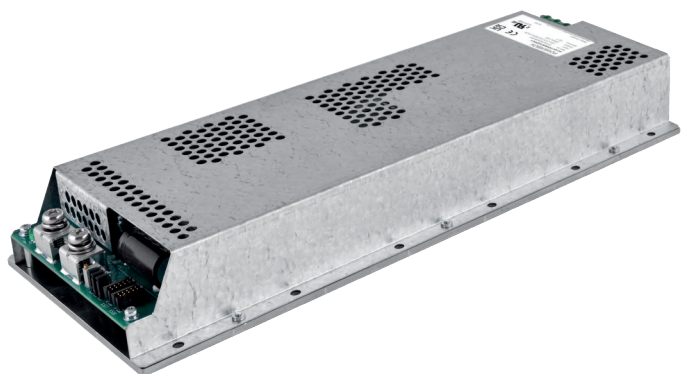

When reliability, efficiency, and silence matter!

POWERBOX OFD1200A

- Conduction cooling
- Conformal coating
- Fanless
- Paralleling up to 9720W

- Low profile 1U Height
- Wide operating temperature with conduction cooling (-40 to +95°)
- Universal input 85 to 305VAC
- Four models of single output voltage: 12, 28, 48, 65VDC
- Wide range output voltage adjustment from 1V to 120% nominal
- Wide range output current limit adjustment
- CVCC operation
- Meet MIL-STD-461 CE-102
- Certification mark: CE, UKCA, cURus
- Designed by POWERBOX (A Cosel Group Company) / Made in Sweden